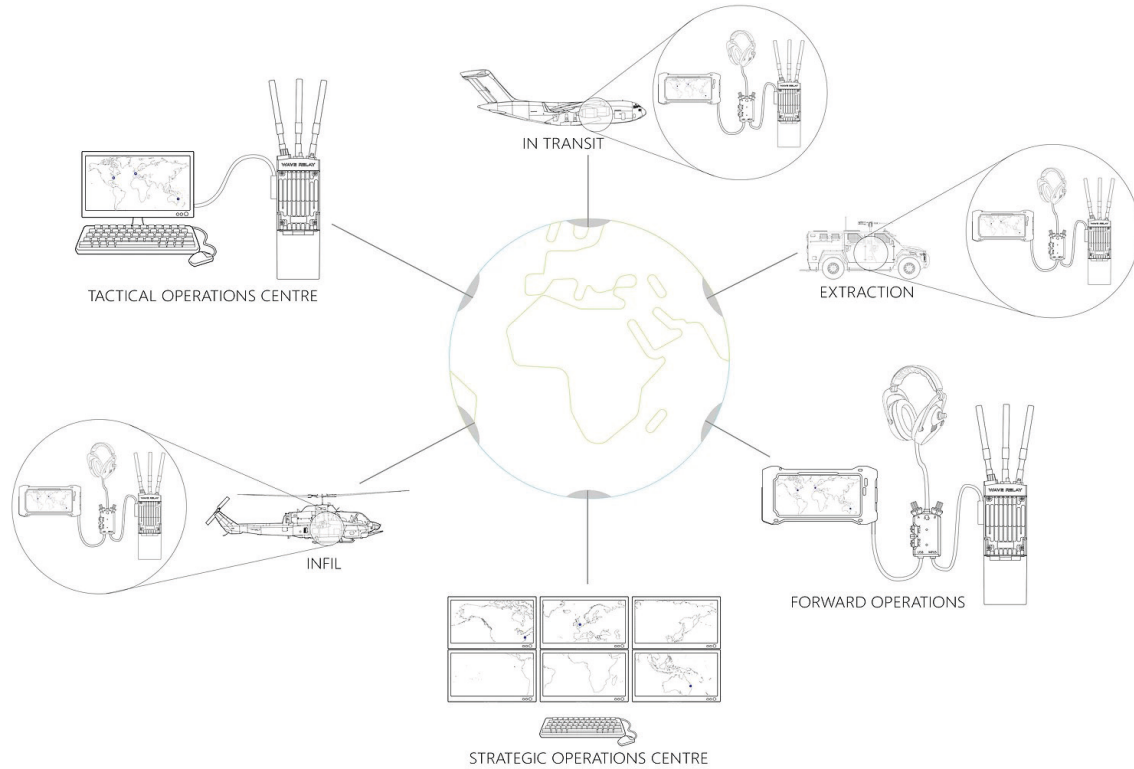

Requiring simply a Cisco Router and an MPU5 radio, your Cloud Relay nodes can be tactically deployed without transporting multiple server stacks forward to the tactical edge.

## Enabling Enhanced Mobility

Wave Relay® is a Mobile Ad-Hoc Networking system (MANET), designed to maintain connectivity on the move. It is a scalable, peer-to-peer network which provides data, video, and voice even in the most challenging applications. All users within this MANET have easy access to all Multicast data (voice, video and data), but users external to this Line of Sight network should be able to access every service on this network.

Introducing Cloud Relay™: a seamless networked solution to bridge Beyond Line of Sight (**BLOS**) to Line of Sight (**LOS**) networks. Extend your Layer-2 networks like never before with this adaptive and innovative technology created by Persistent Systems. Now all your local Multicast data can be transported anywhere in the world and displayed as if you're right in the action.

Smooth transition via Layer 3 networks such as the Internet or a private network (i.e. **SATCOM**) through which traffic is routed across to get it to another MANET in different parts of a city, state, country or even different parts of the world.