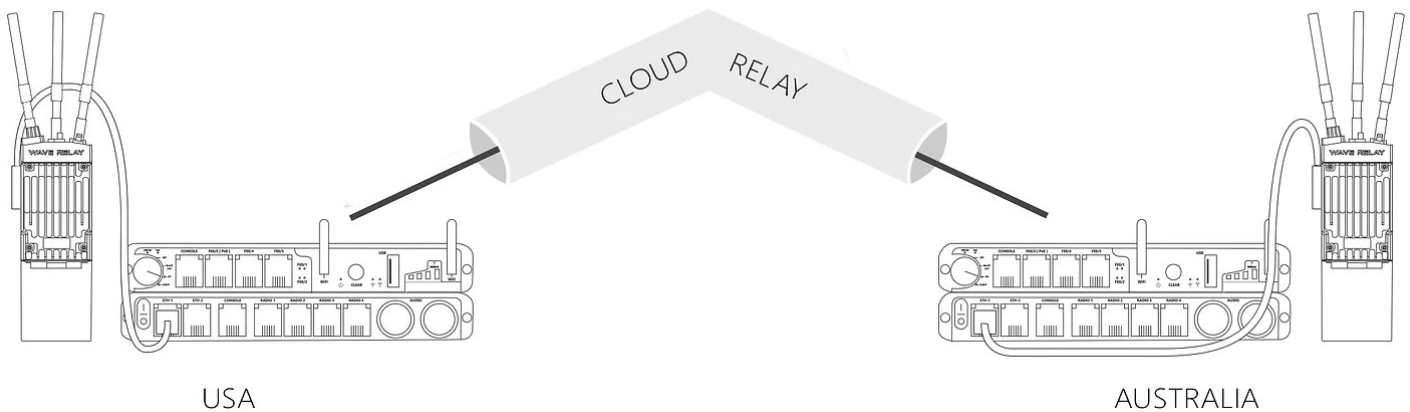

## MANET Extension

Introducing Cloud Relay™, a seamless networked solution to bridge Beyond Line of Sight (BLOS) to Line of Sight (LOS) networks.

Cloud Relay functions in conjunction with Persistent Systems Wave Relay® MPU5 to provide situational awareness, video and voice to any location in the world. Using BLOS bearers like SATCOM, 3G/4G or ADSL, you can extend your MANET network seamlessly to anywhere it needs to be accessed. View your video, access your voice TalkGroups, and contribute to planning remotely or in transit using Cloud Relay's Layer-2 extension functionality.

Requiring simply a Cisco Router and an MPU5 radio, your Cloud Relay nodes can be tactically deployed without transporting multiple server stacks forward to the tactical edge.